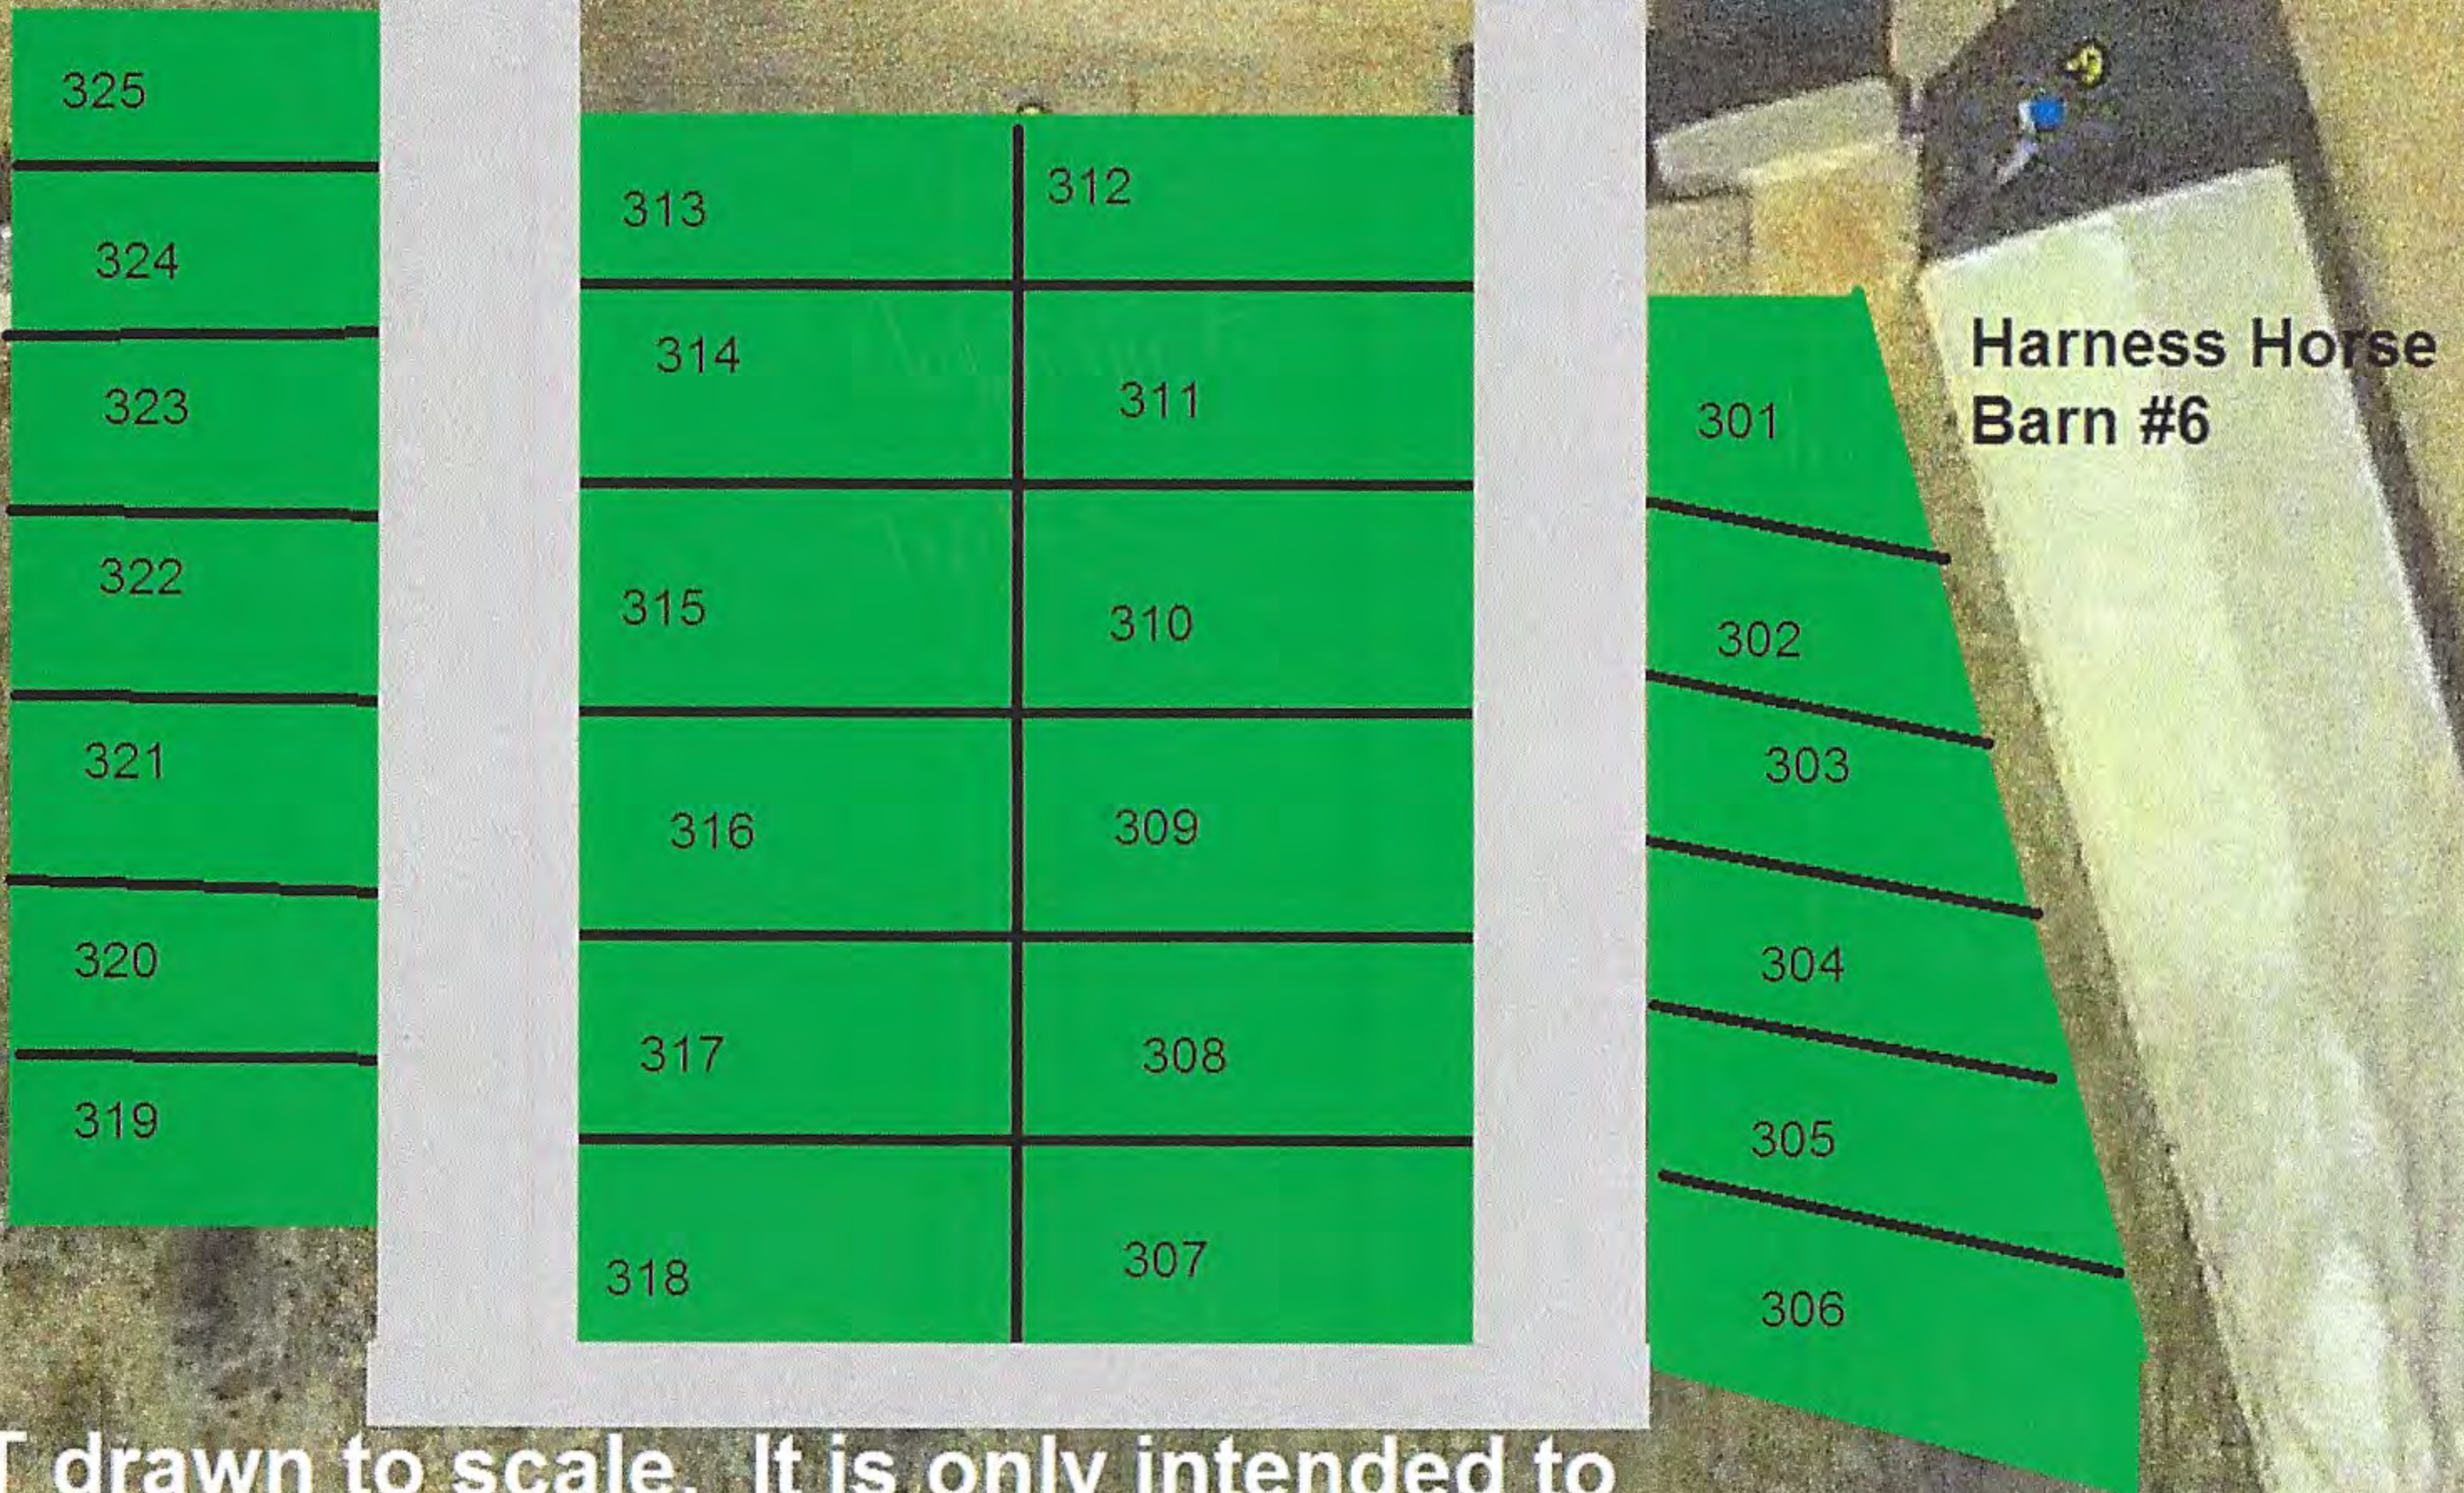

TRACK

50 feet

PICKAWAY COUNTY FAIRGROUNDS

This map is NOT drawn to scale. It is only intended to give a reference for camping site positions.